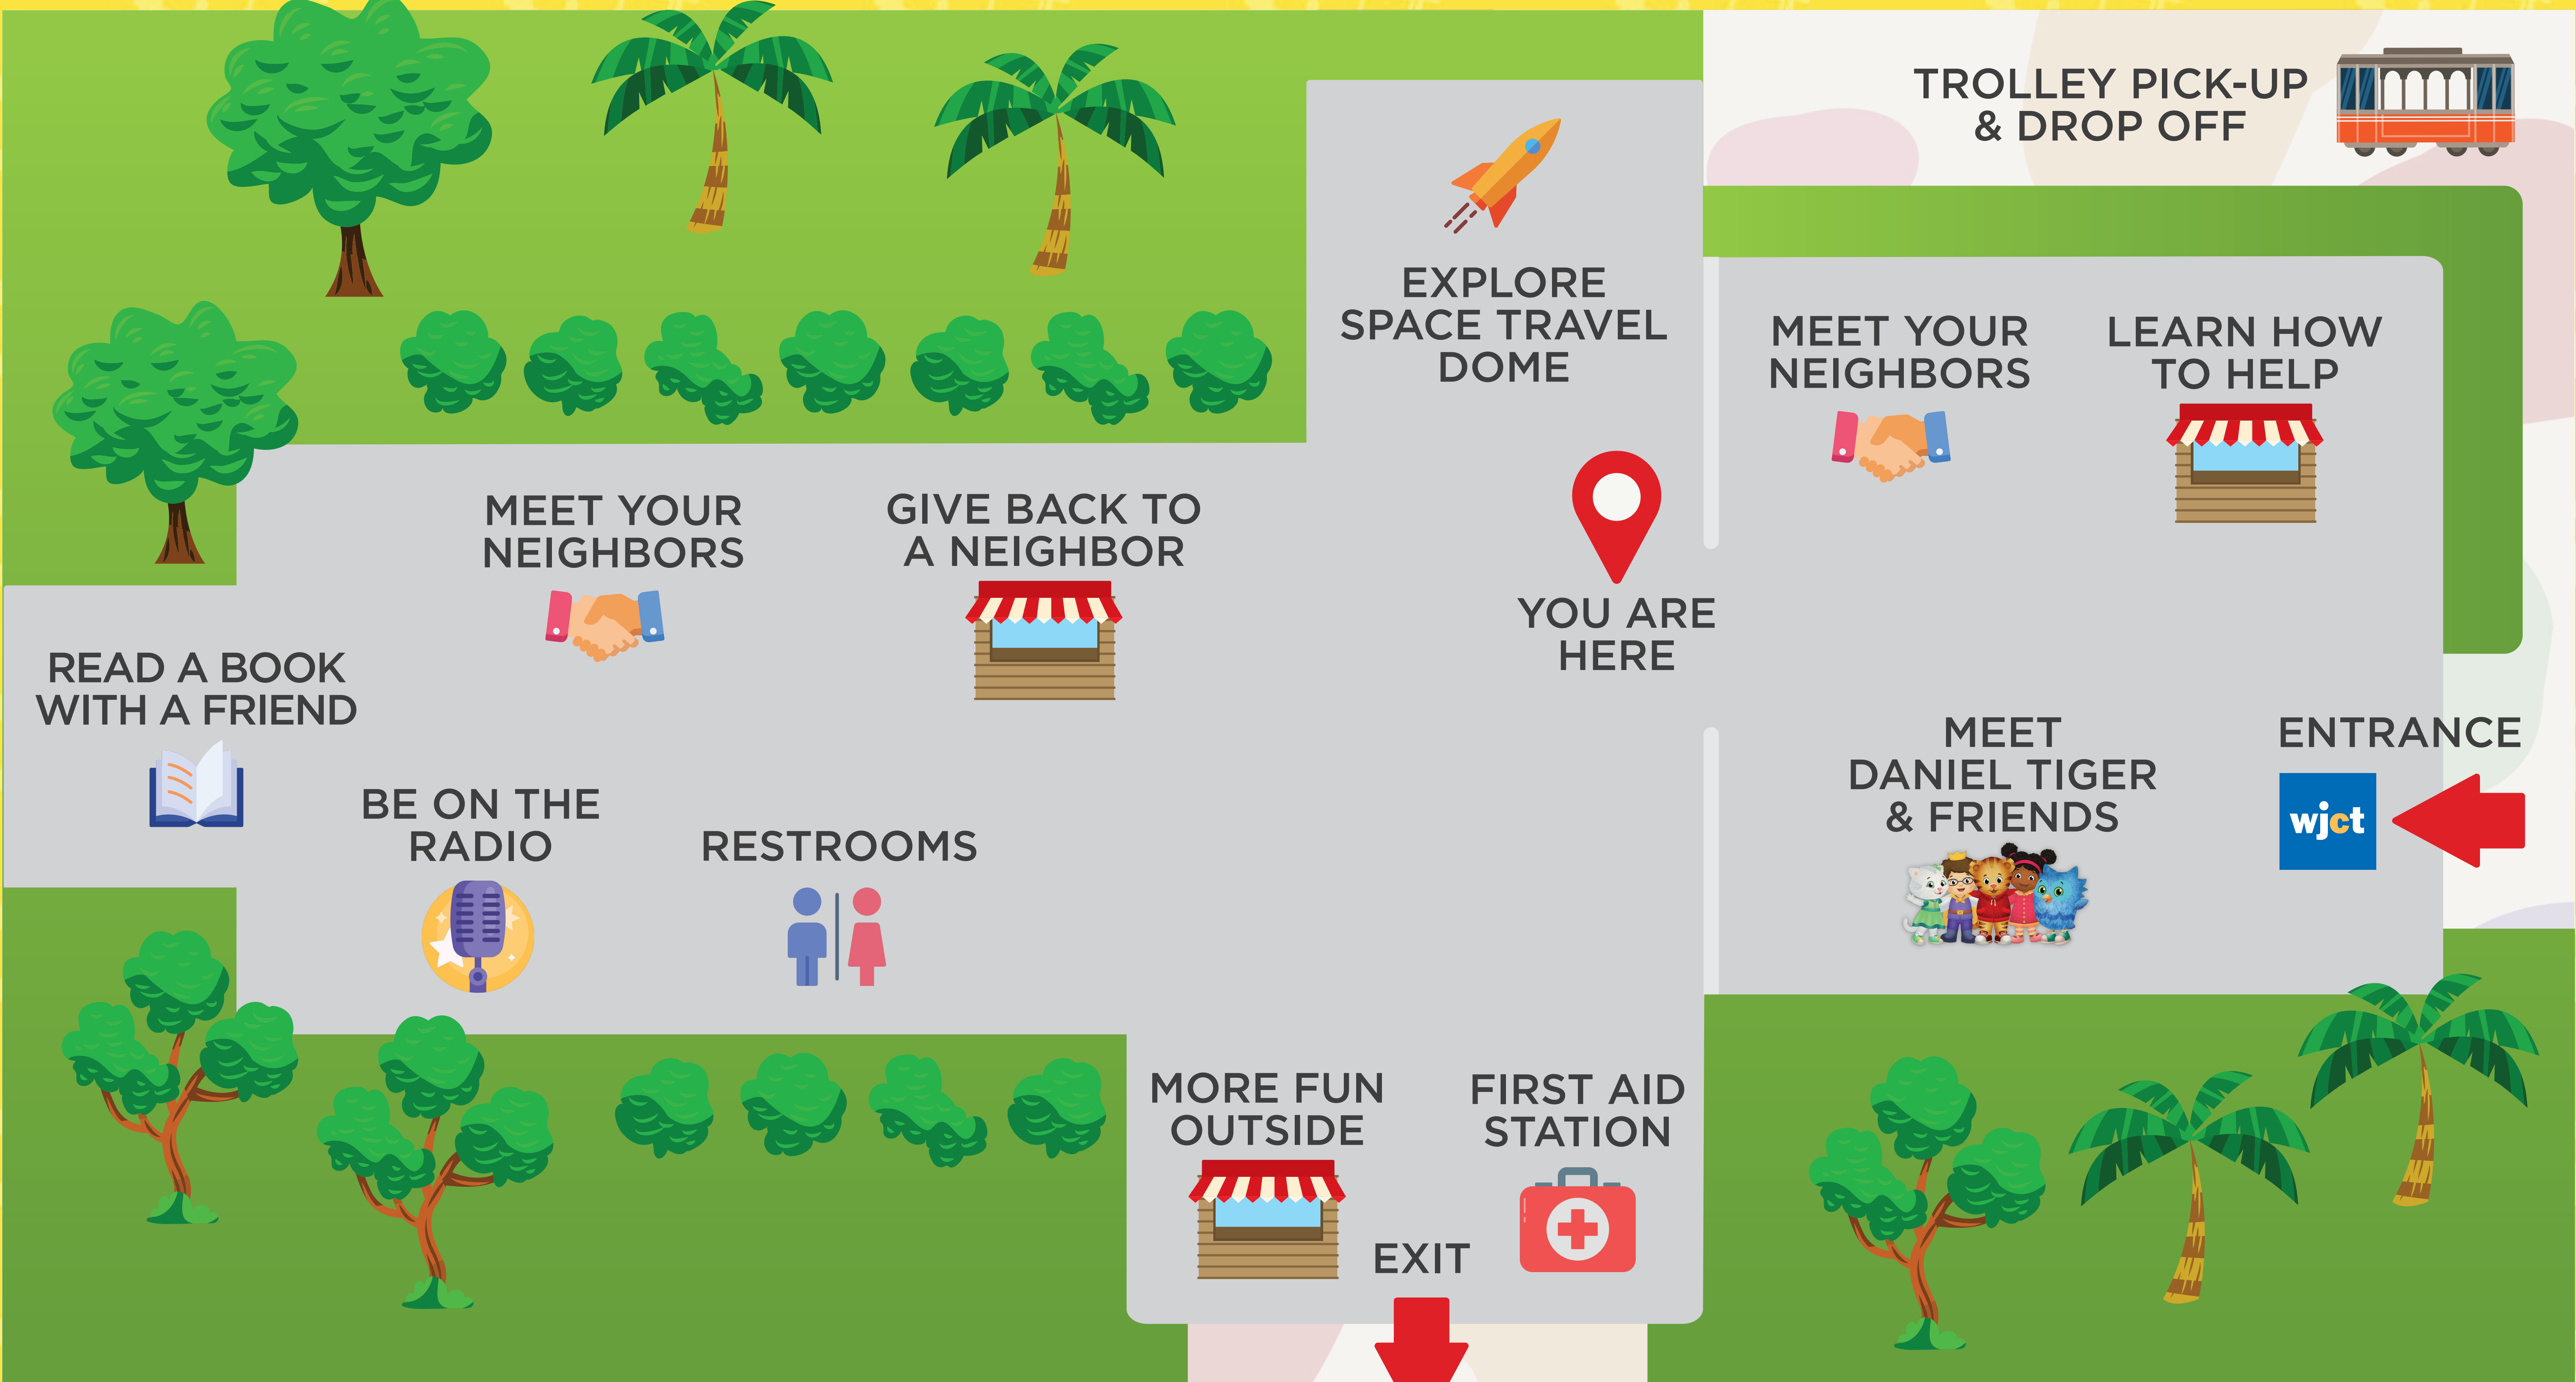

Neighborhood Map

TROLLEY PICK-UP & DROP OFF

EXPLORE SPACE TRAVEL DOME

MEET YOUR NEIGHBORS

LEARN HOW TO HELP

MEET YOUR NEIGHBORS

GIVE BACK TO A NEIGHBOR

YOU ARE HERE

READ A BOOK WITH A FRIEND

BE ON THE RADIO

RESTROOMS

MEET DANIEL TIGER & FRIENDS

ENTRANCE

MORE FUN OUTSIDE

FIRST AID STATION

EXIT